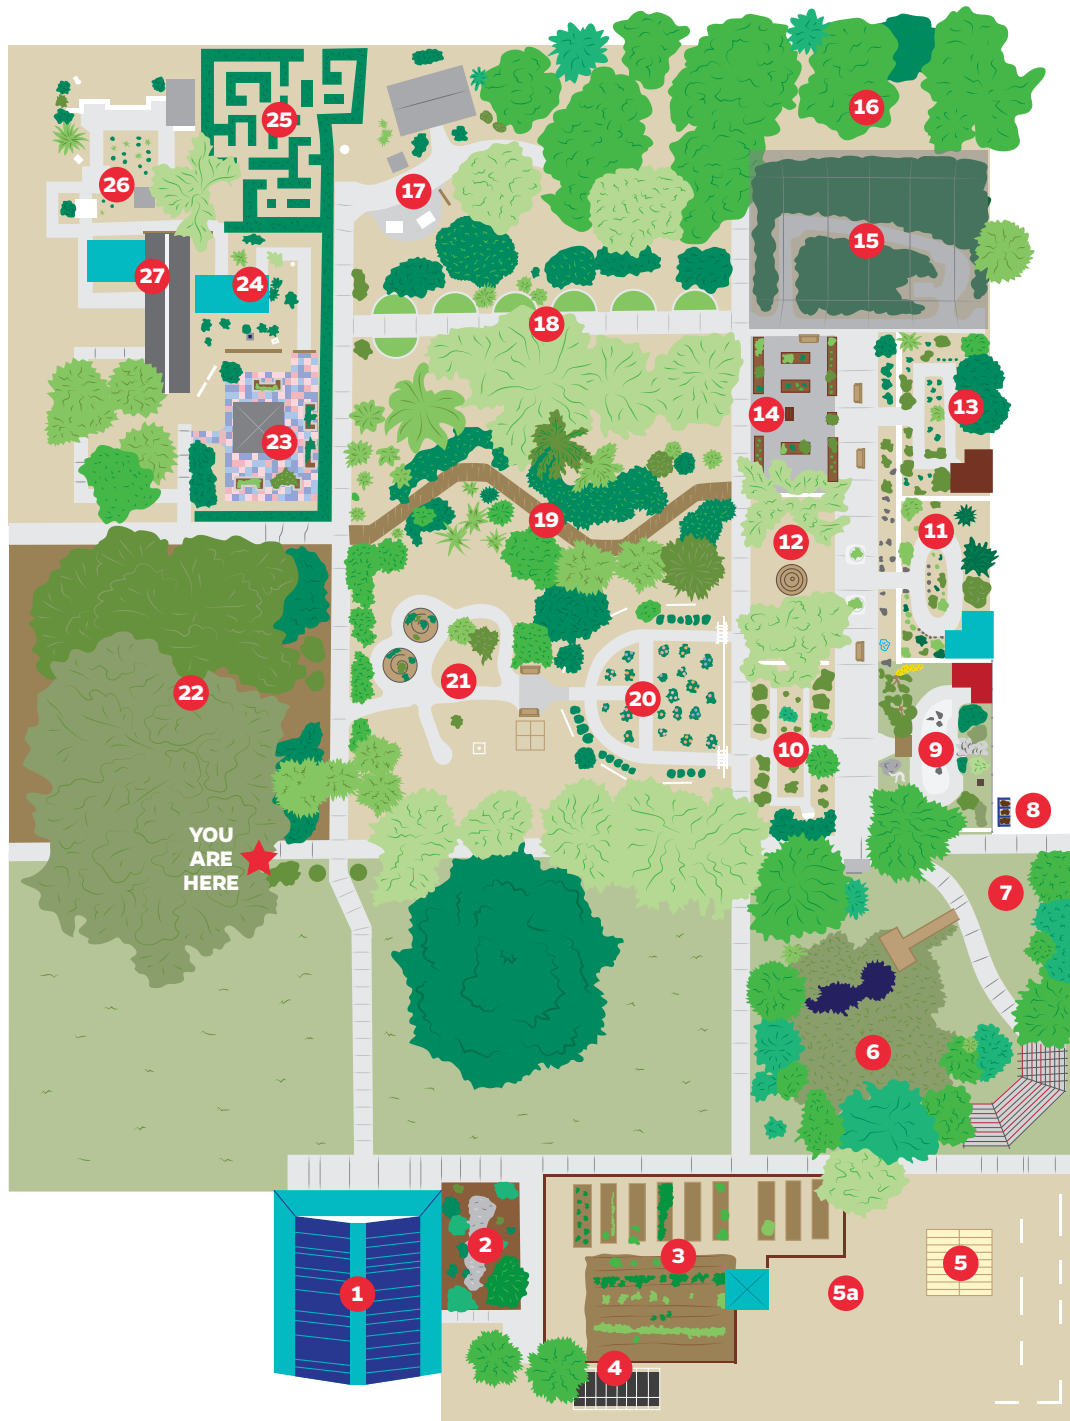

# DISCOVERY GARDENS

1. Horticultural Learning Center Classroom
2. Rain Garden
3. Vegetable Garden
4. Hydroponics
5. Grape Arbor
  - a. Fruit Tree Demonstration Area
6. The Wetlands
7. Upland Walk
8. Compost Pile
9. Meditation Garden
10. Native Landscape
11. Southwest Garden
12. Mediterranean Garden
13. The Cottage Garden
14. Herb Garden
15. Southern Shade Garden
16. Natural Native Garden
17. Waterwise Garden
18. Turf/Groundcover Walk
19. Palm Walk
20. Rose Garden
21. Backyard Fruit Garden
22. Subtropical Shade Garden
23. Five Senses
24. Backyard Habitat
25. Children's Maze
26. Butterfly Garden
27. Orchid Greenhouse