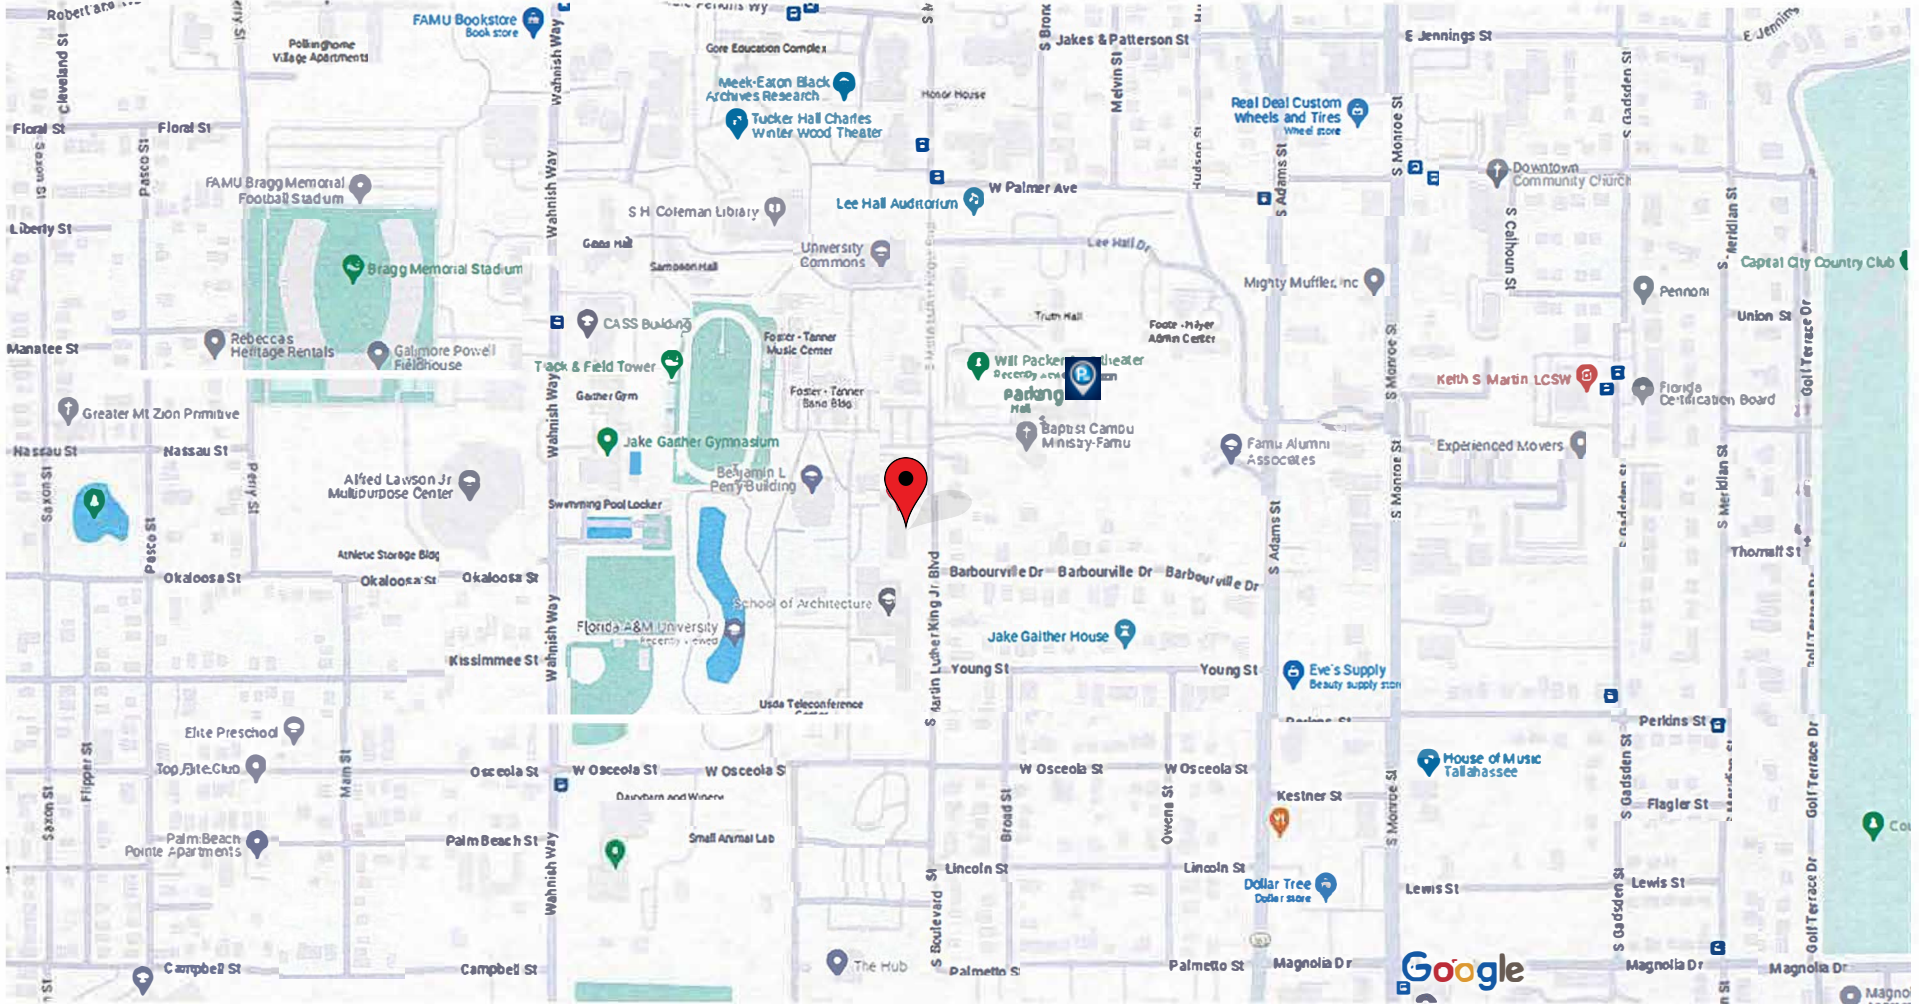

Florida A & M University Perry Parking  
Auditorium  
1740 S Martin Luther King Jr. Blvd.  
Tallahassee FL 32301

**Driving Directions to Parking:** Parking is available in the Will Packer Amphitheater parking lot located at 1675 S Martin Luther King Jr. Blvd. Parking signs will be located near the contest site.

Once parked you will walk down to Martin Luther King Jr. Blvd until you reach Perry Paige Bldg. The 4-H Banners will be located at the main entrance.

 - Parking

 - Perry Paige Auditorium