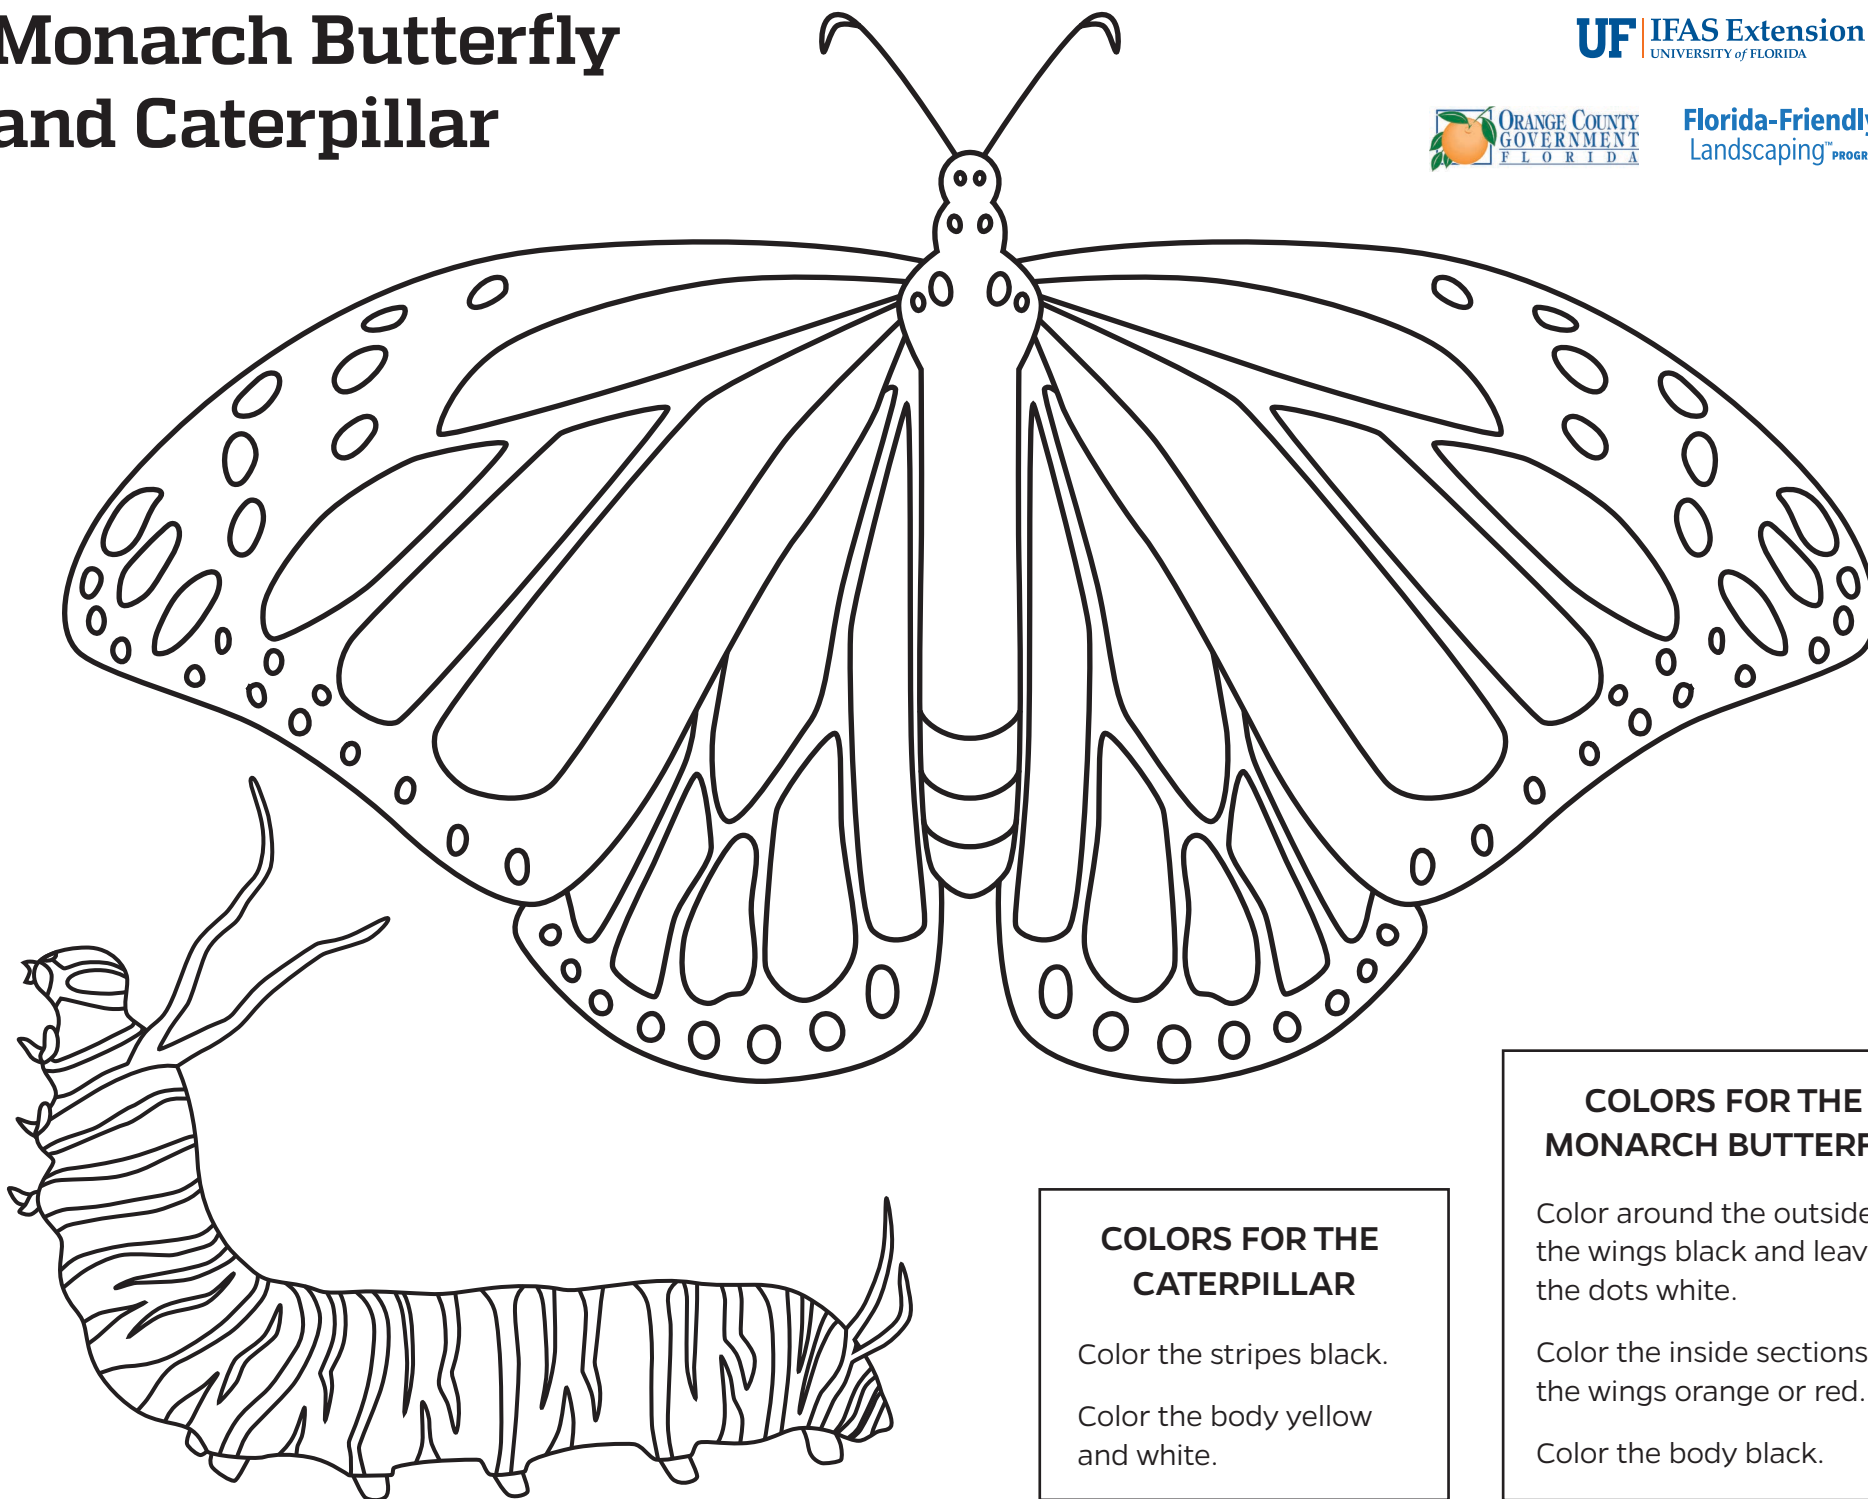

Monarch Butterfly and Caterpillar

COLORS FOR THE CATERPILLAR

Color the stripes black.

Color the body yellow
and white.

COLORS FOR THE MONARCH BUTTERFLY

Color around the outside of
the wings black and leave
the dots white.

Color the inside sections of
the wings orange or red.

Color the body black.