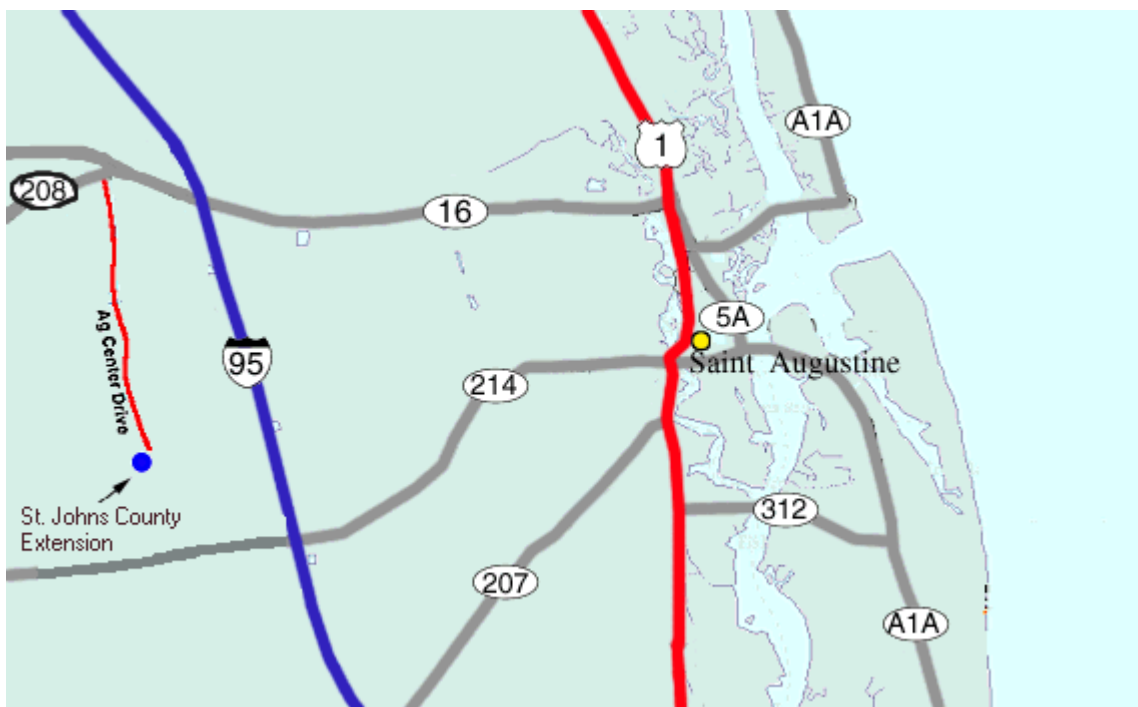

How to Find Us

UF/IFAS Extension Office
3215 Agricultural Center Drive
St. Augustine, FL 32092

(904) 209-0430

A [full-size map](#) of the county is available.

St. Johns County is located near the north-east corner of Florida, south of Jacksonville. The office, centered in the middle of the county (and about level with St. Augustine), is reached from I-95 by taking exit 318 to SR 16 west, then almost immediately turning left onto County Road 208. Take the first street on the left-- Agricultural Center Drive. The building is located approximately 1.5 miles down the on the right.